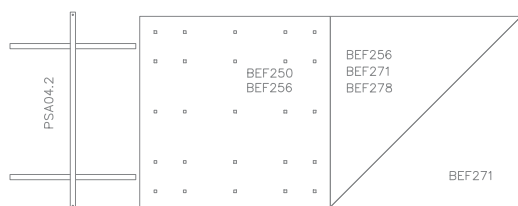

1x		PSF04.2 1/2 SINGLE HANG RACK
2x		BEF250 3X3 MANEQUIEN
2x		BEF256 3X3 OPEN PLATFORM - INFERIOR
2x		BEF271 TRIANGLE METAL INSERT
1x		BEF278 TRIANGLE STACKER - CENTRAL
1x		BEF290 MEDIUM CUBE