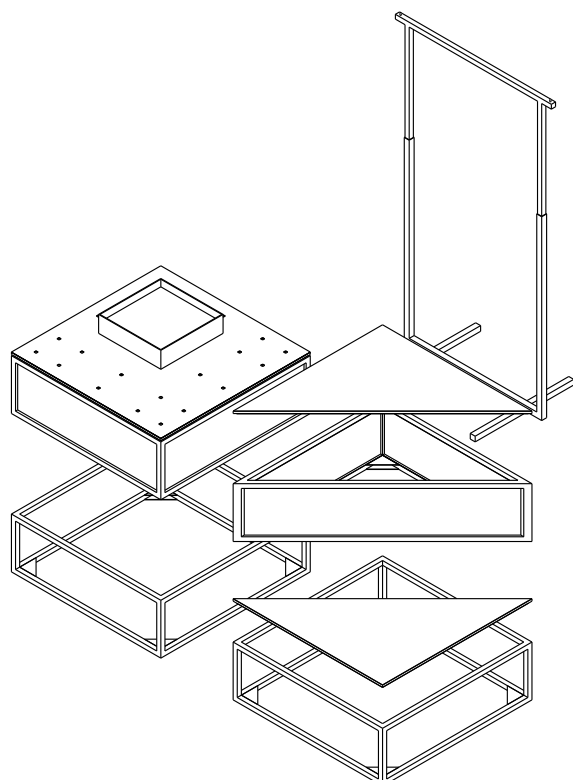

BEF288

GRAPHIC SUPPORT FOR PANTS

BEF289

GRAPHIC SUPPORT FOR PANTS DOUBLE

BEF290

MEDIUM CUBE

PSF04.2

1/2 SINGLE HANG RACK

COLLECTION CONFIGURATION LARGE

REFERENCIA LAYOUT

1x		BEF210 3X3 TABLE WITH SHELF - TOP
1x		BEF250 3X3 MANEQUIEN
3x		BEF256 3X3 OPEN PLATFORM - INFERIOR
1x		BEF261 3X2 METAL INSTERT
1x		BEF266 3X2 OPEN PLATFORM - INFERIOR
2x		BEF271 TRIANGLE METAL INSERT
1x		BEF278 TRIANGLE STACKER - CENTRAL
1x		BEF285 RISER
1x		BEF286 SMALL CUBE
1x		PSF04.2 1/2 SINGLE HANG RACK

REFERENCIA LAYOUT

1x		PSF04.2 1/2 SINGLE HANG RACK
2x		BEF250 3X3 MANEQUIEN
2x		BEF256 3X3 OPEN PLATFORM - INFERIOR
2x		BEF271 TRIANGLE METAL INSERT
1x		BEF278 TRIANGLE STACKER - CENTRAL
1x		BEF290 MEDIUM CUBE