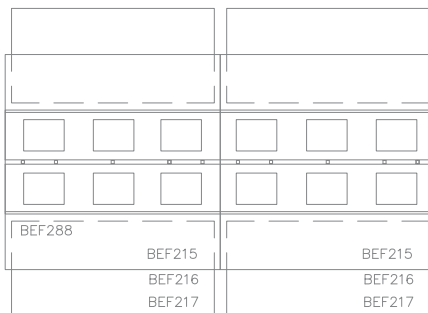

2x		BEF210 3X3 TABLE WITH SHELF - TOP
2x		BEF256 3X3 OPEN PLATFORM - INFERIOR
2x		BEF258 3X3 STACKER - CENTRAL

REFERENCIA LAYOUT

1x		BEF216 3X3 STACKER WITH SHELF - CENT
1x		BEF218 3X3 OPEN PLATFORM HIGH - INF
1x		BEF219 3X3 INNOVATION CUBE - TOP
1x		BEF250 3X3 MANEQUIEN
1x		BEF256 3X3 OPEN PLATFORM - INFERIOR

BALLET BAR DISPLAY

REFERENCIA LAYOUT

1x		BEF210 3X3 TABLE WITH SHELF - TOP
2x		BEF250 3X3 MANEQUIEN
1x		BEF250 3X3 OPEN PLATFORM - INFERIOR
1x		BEF258 3X3 STACKER - CENTRAL
1x		BEF284 HANG RACK BALLET

PANT BAR LARGE

REFERENCIA LAYOUT

BEF215	BEF288	BEF215	BEF215
BEF216		BEF216	BEF216
BEF217		BEF217	BEF217

3x		BEF215 3X3 PANT BAR WITH SHELF - TOP
3x		BEF216 3X3 STACKER WITH SHELF - CENT
3x		BEF217 3X3 STACKER WITH SHELF - INF
2x		BEF288 GRAPHIC SUPPORT FOR PANTS

PANT BAR LARGE

REFERENCIA LAYOUT

- 2x  BEF215
3X3 PANT BAR WITH SHELF - TOP
- 2x  BEF216
3X3 STACKER WITH SHELF - CENT
- 2x  BEF217
3X3 STACKER WITH SHELF - INF
- 2x  BEF289
GRAPHIC SUPPORT FOR PANTS D