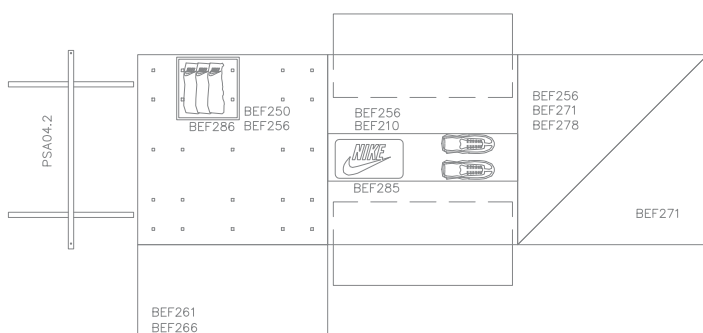

REFERENCIA LAYOUT

1x		BEF210 3X3 TABLE WITH SHELF - TOP
1x		BEF250 3X3 MANEQUIEN
3x		BEF256 3X3 OPEN PLATFORM - INFERIOR
1x		BEF261 3X2 METAL INSTERT
1x		BEF266 3X2 OPEN PLATFORM - INFERIOR
2x		BEF271 TRIANGLE METAL INSERT
1x		BEF278 TRIANGLE STACKER - CENTRAL
1x		BEF285 RISER
1x		BEF286 SMALL CUBE
1x		PSF04.2 1/2 SINGLE HANG RACK