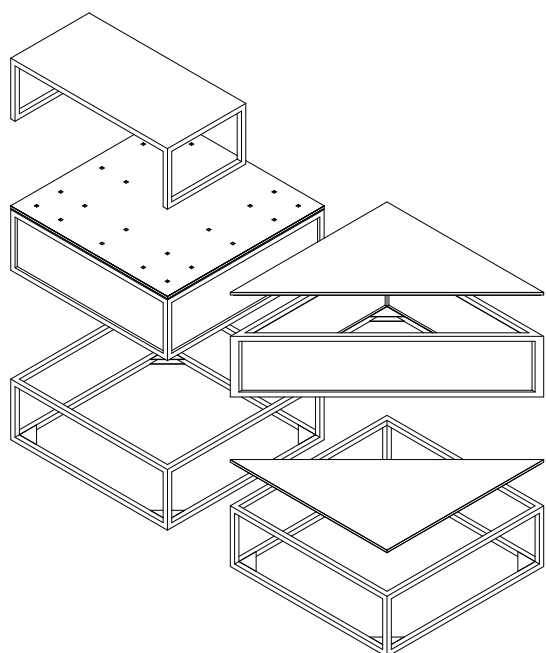

1x		BEF250 3X3 MANEQUIEN
2x		BEF256 3X3 OPEN PLATFORM - INFERIOR
2x		BEF271 TRIANGLE METAL INSERT
1x		BEF278 TRIANGLE STACKER - CENTRAL
1x		BEF285 RISER