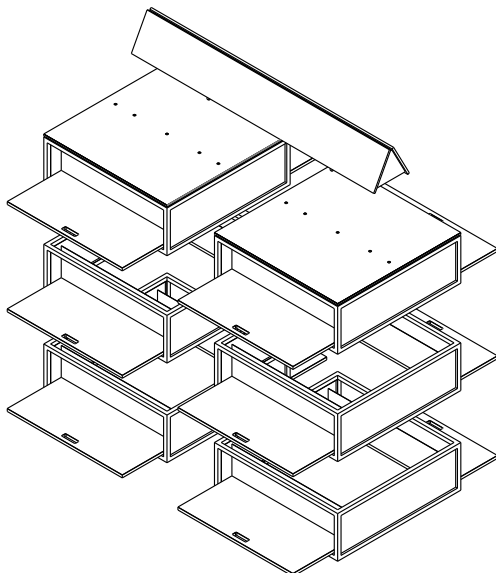

REFERENCIA LAYOUT

- 2x BEF215
  3X3 PANT BAR WITH SHELF - TOP
- 2x BEF216
  3X3 STACKER WITH SHELF - CENT
- 2x BEF217
  3X3 STACKER WITH SHELF - INF
- 2x BEF289
  GRAPHIC SUPPORT FOR PANTS D